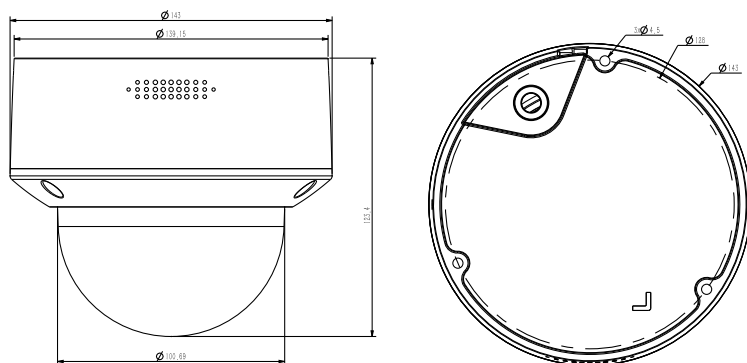

## SPECIFICATIONS

Camera	
Image Sensor	1/2.8" CMOS
Signal System	PAL/NTSC
Min. Illumination	Color: 0.003Lux@ (F1.6, AGC ON), B/W: 0Lux with IR
Shutter Time	1s to 1/100,000s
Day & Night	Dual IR Cut Filter with Auto Switch
Wide Dynamic Range	120dB
Angle Adjustment	pan 0~330°, tilt 0~75°, rotate 0~350°
Lens	
Lens Type	Motorized
Focus	2.7-13.5mm
Lens Mount	φ14
Aperture	F1.6~F3.3, Fixed
FOV	Horizontal field of view: 102.7°~29°
Illuminator	
IR LEDs	18
IR Range	Up to 50m
Wavelength	850nm
White/Warmlight LEDs	N/A
Compression Standard	
Video Compression	S+265/H.265/H.264/M-JPEG
Video Bit Rate	32Kbps~16Mbps
Audio Compression	G.711A/G.711U/ADPCM/AAC
Audio Bit Rate	8K~48Kbps
Image	
Max. Resolution	3840×2160
Main Stream	PAL: 25fps (3840×2160, 3072×2048), 25fps (2560×1440, 2304×1296, 1920×1080, 1280×720) NTSC: 30fps (3840×2160, 3072×2048), 30fps (2560×1440, 2304×1296, 1920×1080, 1280×720)
Sub Stream	PAL: 25fps (704×576, 704×288, 640×480, 352×288) NTSC: 30fps (704×480, 704×240, 640×480, 352×240)
Third Stream	PAL: 25fps(704×576, 704×288, 640×360, 352×288) NTSC: 30fps(704×480, 704×240, 640×360, 352×240)
Image Setting	Saturation, brightness, contrast, sharpness, adjustable by client software or web browser
Image Enhancement	BLC/3D DNR/HLC/Corridor Format
ROI	Support 8 fixed regions of coding
OSD	16×16, 24×24, 32×32, 48×48, 64×64, 96×96, adaptable size, Letters Such as Week, Date, Time, Total 8 Regions
Picture Overlay	Yes
Privacy Mask	Yes, 4 regions
Smart Defog	Yes
Feature	
Alarm Trigger	Event Input, Event Output, Motion Detection, Mask Alarm, Disk Full, Disk R/W Error, IP Address Conflict, MAC Address Conflict, FTP Server Exception
Video Analytics	Tripwire, Double Tripwire, Perimeter, Object Abandon, Object Lost, Loitering, Running, Parking, Crowded, People Counting, On Duty Detection, Video Abnormal, Audio Abnormal, Heatmap, Safety Helmet Detection, Human/Vehicle Classification
Early Warning(EW)	N/A

## DIMENSIONS (Unit: mm)